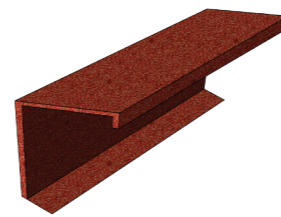

Barge Board Flashing

Overall length 1,400mm
Length of Cover 1,300mm
Width 60mm
Weight 1.90kg