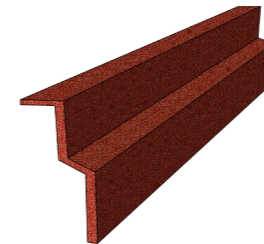

Side Flashing

Overall length 1,400mm
Length of Cover 1,300mm
Weight 0.88kg