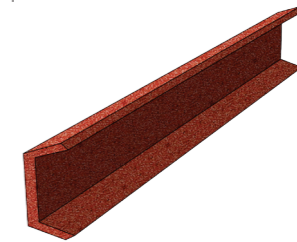

Ridge trim

Overall length 1,400mm
Length of Cover 1,300mm
Width 50mm
Weight 1.36kg

Barrel trim

Overall length 407mm
Length of Cover 377mm
Weight 0.53kg

Angle trim

Overall length 405mm
Length of Cover 377mm
Width 160mm
Weight 0.53kg

Barge Board Flashing

Overall length 1,400mm
Length of Cover 1,300mm
Width 60mm
Weight 1.90kg

Side Flashing

Overall length 1,400mm
Length of Cover 1,300mm
Weight 0.88kg

Fascia Flashing

Overall length 1,400mm
Length of Cover 1,300mm
Width 10mm
Weight 1.15kg