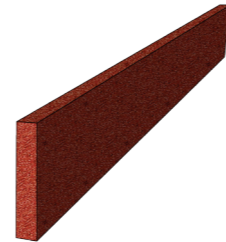

Dimension

Overall length	1,347mm
Length of Cover	1,270mm
Width of Cover	360mm
Weight	2.9kg
Roof cover	2.18pcs/m ²
Upstand	17mm

Black pearl

Chocolate

Flat sheet

Overall length 1,400mm
Length of Cover 457mm
Weight 3.10kg

Ridge trim

Overall length 1,400mm
Length of Cover 1,300mm
Width 50mm
Weight 1.36kg

Barrel trim

Overall length 407mm
Length of Cover 377mm
Weight 0.53kg

Angle trim

Overall length 405mm
Length of Cover 377mm
Width 160mm
Weight 0.53kg