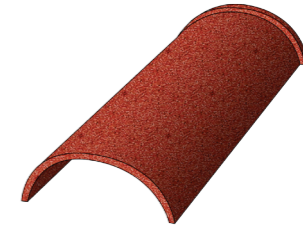

※ Copyright by KD One co., Ltd ® DIVINE is a registered trademark.

KD ONE

DIVINE

Stone coated steel roof tile

DIVINE is steel roof panel formed from Galvalume steel covered with beautifully colored natural stone granule. It is the best ever roof, not only because it is backed by a long time warranty giving you peace of mind, but also because it provides perfect combination of style and color to suit your tastes!

Dimension

Overall length	1,347mm
Length of Cover	1,270mm
Width of Cover	360mm
Weight	2.9kg
Roof cover	2.18pcs/m ²
Upstand	17mm

Black pearl

Chocolate

Flat sheet

Overall length 1,400mm
Length of Cover 457mm
Weight 3.10kg

Ridge trim

Overall length 1,400mm
Length of Cover 1,300mm
Width 50mm
Weight 1.36kg

Barrel trim

Overall length 407mm
Length of Cover 377mm
Weight 0.53kg

Angle trim

Overall length 405mm
Length of Cover 377mm
Width 160mm
Weight 0.53kg