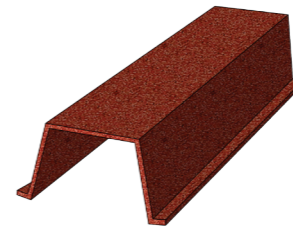

Dimension

Overall length	1,347mm
Length of Cover	1,270mm
Width of Cover	360mm
Weight	2.9kg
Roof cover	2.18pcs/m ²
Upstand	17mm

Black pearl

Chocolate

Flat sheet

Overall length 1,400mm
Length of Cover 457mm
Weight 3.10kg

Ridge trim

Overall length 1,400mm
Length of Cover 1,300mm
Width 50mm
Weight 1.36kg

Barrel trim

Overall length 407mm
Length of Cover 377mm
Weight 0.53kg

Angle trim

Overall length 405mm
Length of Cover 377mm
Width 160mm
Weight 0.53kg