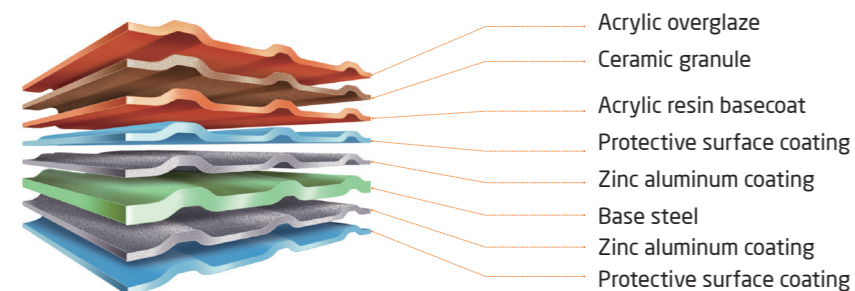

DIVINE Material Breakdown